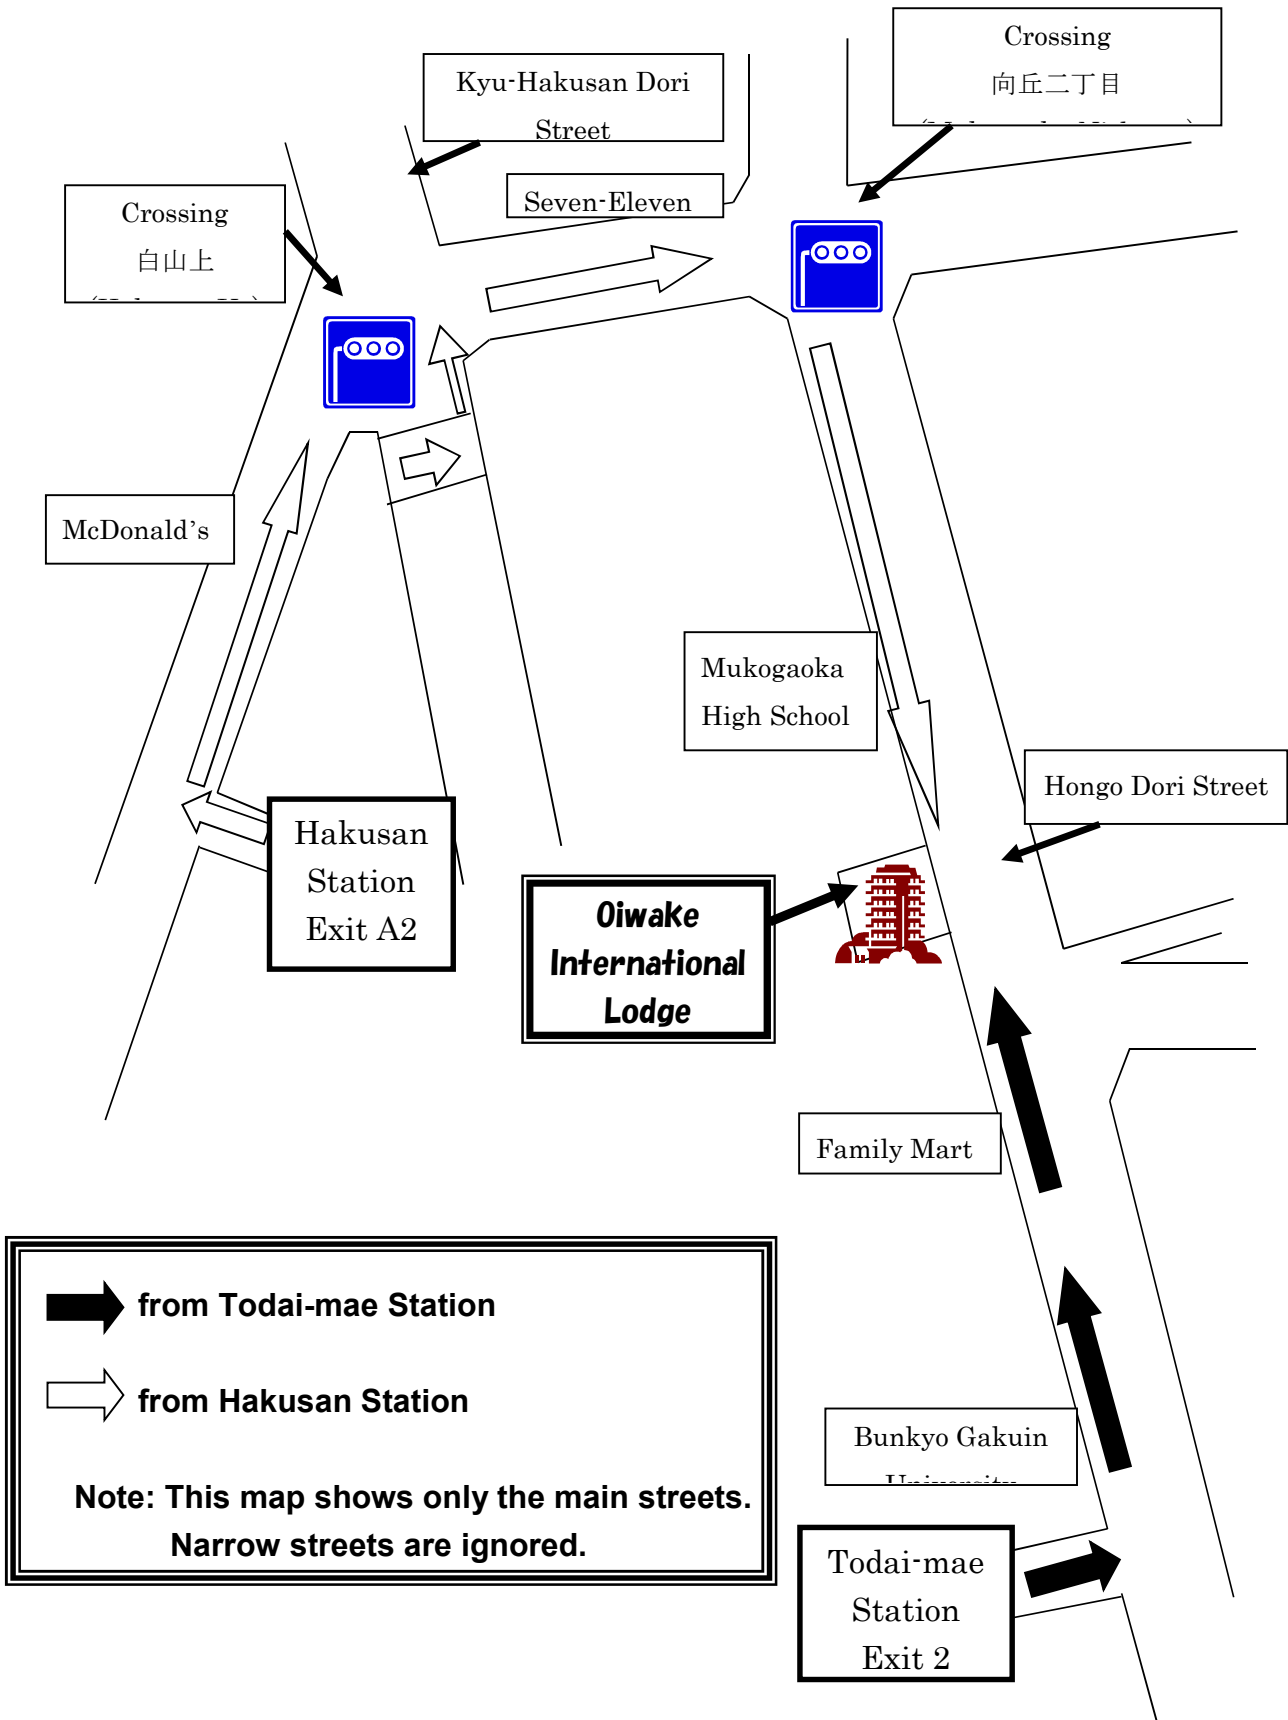

Simplified Map to Oiwake Lodge
(From Todai-mae Station and Hakusan Station)

 **from Todai-mae Station**
 **from Hakusan Station**
Note: This map shows only the main streets.
Narrow streets are ignored.