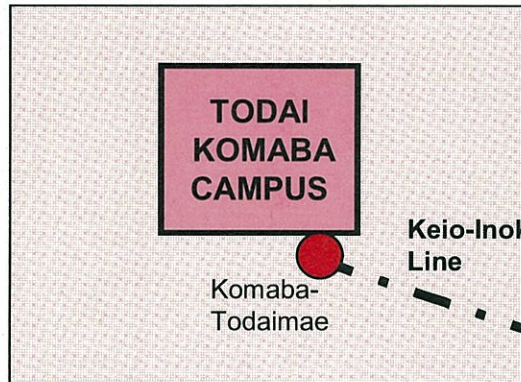

Transportation from Narita Airport to The University of Tokyo (TODAI KOMABA CAMPUS)

TRANSPORTATION MAP

Map around TODAI KOMABA CAMPUS
(page 3)

 = nearest subway station to TODAI KOMABA CAMPUS

Keisei Skyliner Train Keisei Limited Express		JR Narita Express (N'EX train) (Other than the route examples mentioned below, N'EX train service bounds for Shibuya is available in the evening.)			Airport Limousine Bus (Narita Airport Service Route bound for Hotels in Shibuya Area)	
65min. ¥ 2,940 for Ordinary Car		75 min. ¥ 3,110 for Ordinary Car	85 min. ¥ 3,110 for Ordinary Car	90 min.-100min. ¥ 3,000 *Above time may vary depending on traffic conditions.		
Keisei Skyliner Train 59 min. ¥ 1,920 Keisei Limited Express 77 min. ¥ 1,000						
Nippori Station (Keisei Line & JR)		Tokyo Station (JR)	Shinagawa Station (JR)	Shinjuku Station (JR)	Bus Stop at Shibuya Excel Hotel Tokyu	
JR Yamanote Line 36 min. ¥190		JR Yamanote Line 22 min. ¥190	JR Yamanote Line 11 min. ¥160	JR Yamanote Line 7 min. ¥150	1 min. on foot	Taxi Approx. 5-10 min. Approx. ¥1,000
Shibuya Station (JR & Keio-Inokashira Line)						
Keio-Inokashira Line 3 min. ¥120						
Komaba-Todaimae Station (Keio-Inokashira Line)						
1 min. on foot						
TODAI KOMABA CAMPUS						
Note: "Total time" does not include the time for transfer.						
Total time 100min.-120 min. Total fare ¥ 1,310 - ¥2,230		Total time 95min. Total fare ¥ 3,250	Total time 90min. Total fare ¥ 3,390	Total time 100min. Total fare ¥ 3,380	Total time 105min. Total fare ¥3,120	Total time Approx. 100-100min. Total fare Approx. ¥ 4,000