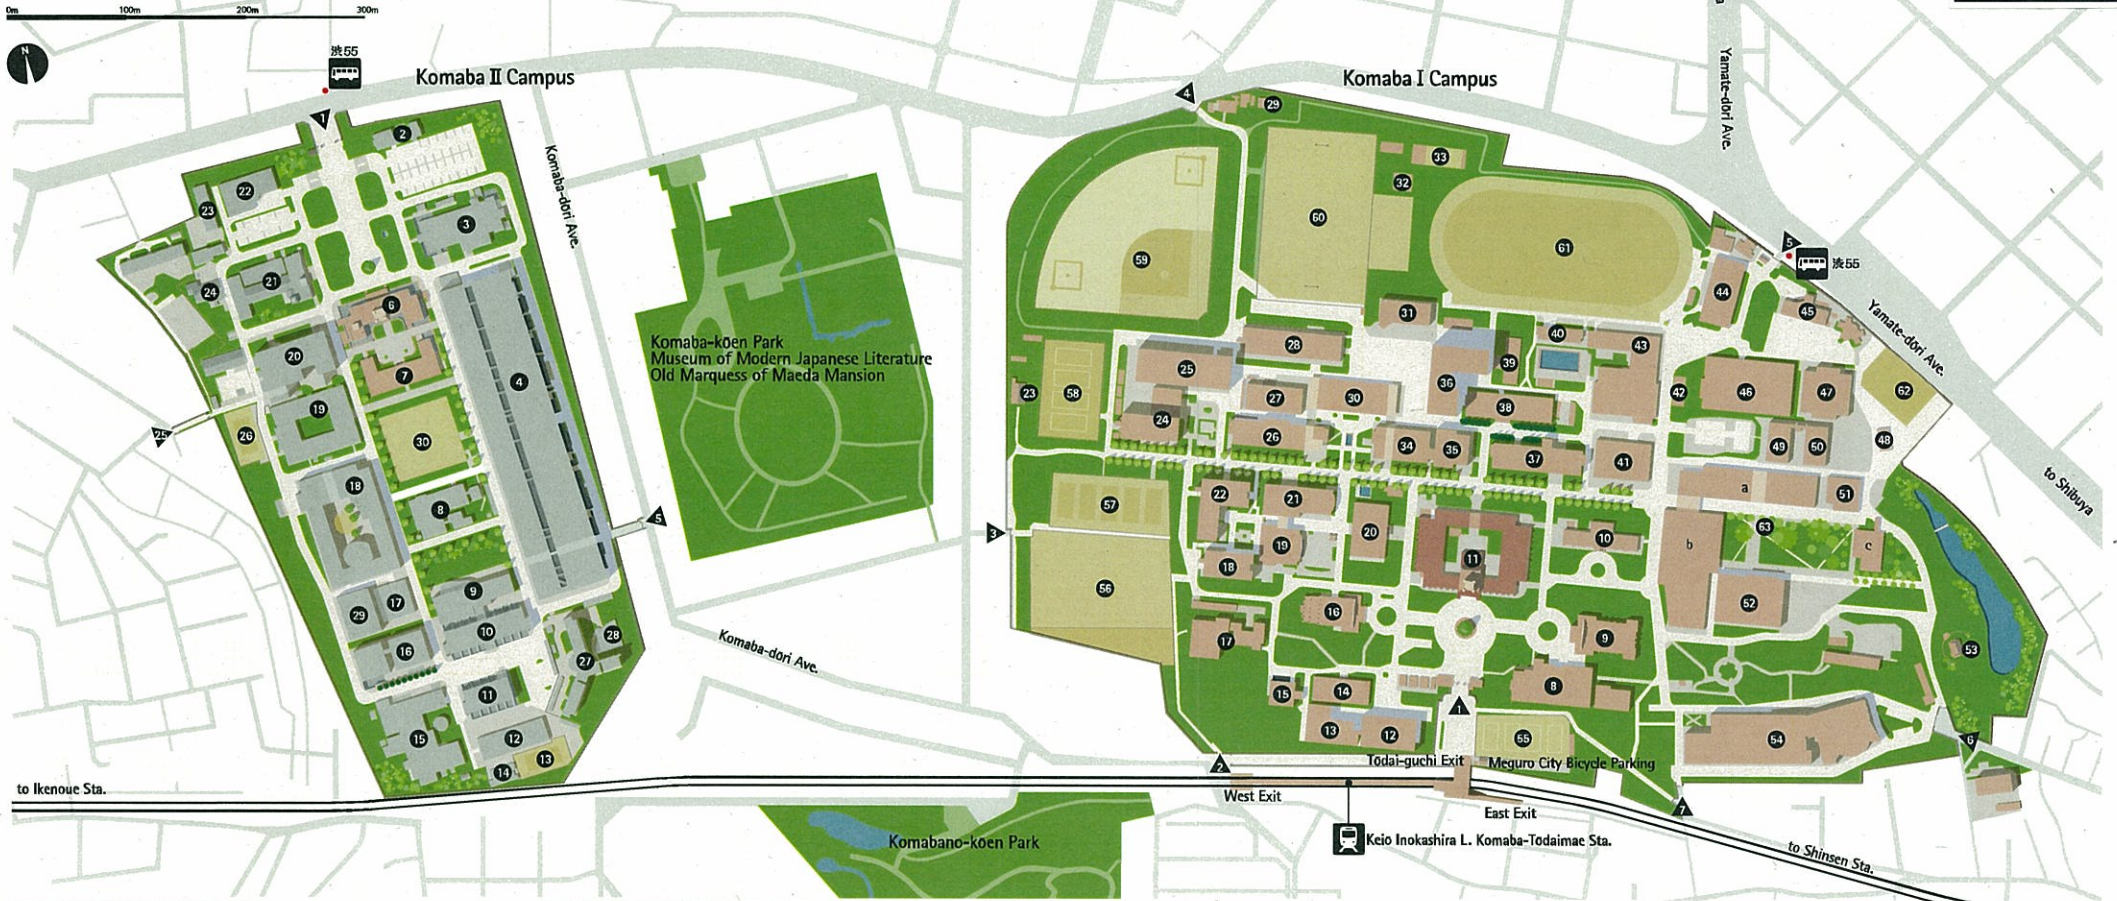

Komaba II Campus

Getting to the Komaba I Campus

Komaba I Campus

- ▲ 1 Main Gate
- 2 Garage
- 3 Bldg.1
- 4 Institute of Industrial Science Research Bldg. (B-F block)
- ▲ 5 East Gate
- 6 Research Center for Advanced Science and Technology (RCAST) Bldg.13
- 7 RCAST Bldg.14
- 8 Bldg.15
- 9 General Research Laboratory Bldg. (An block) (Convention Hall)
- 10 General Research Laboratory Bldg. (As block)
- 11 Bldg.56
- 12 Library of Institute of Industrial Science
- 13 Tennis Courts
- 14 Bldg.59
- 15 Bldg.60
- 16 Collaborative Research Bldg. (CCR)
- 17 Refectory
- 18 RCAST Bldg.4
- 19 Bldg.22
- 20 RCAST Bldg.3
- 21 Central Workshop
- 22 Facility Center
- 23 The University of Tokyo Archaeological Excavation Unit
- 24 Co-op Refectory
- ▲ 25 West Gate
- 26 Tennis Courts
- 27 Komaba International Lodge
- 28 Lodge, Multipurpose Hall
- 29 Komaba Open Laboratory Bldg.
- 30 University Square

- From Shibuya Station (JR Yamanote Line, etc.), take Inokashira Line for Kichijoji and get off at Komaba-Todaimae Station 1 minute walk.
 - From Shimo-kitazawa Station (Odakyu Line) or Meidai-mae Station (Inokashira Line), take Inokashira Line for Shibuya and get off at Komaba-Todaimae Station 1 minute walk.
- Getting to the Komaba II Campus**
- See the homepage (<http://www.iis.u-tokyo.ac.jp>) for more details.
- Odakyu Line or Subway Chiyoda Line
7 minutes walk from Higashi-kitazawa Station
12 minutes walk from Yoyogi-uehara Station.
 - Inokashira Line
10 minutes walk from Komaba-Todaimae Station
10 minutes walk from Ikenoue Station.