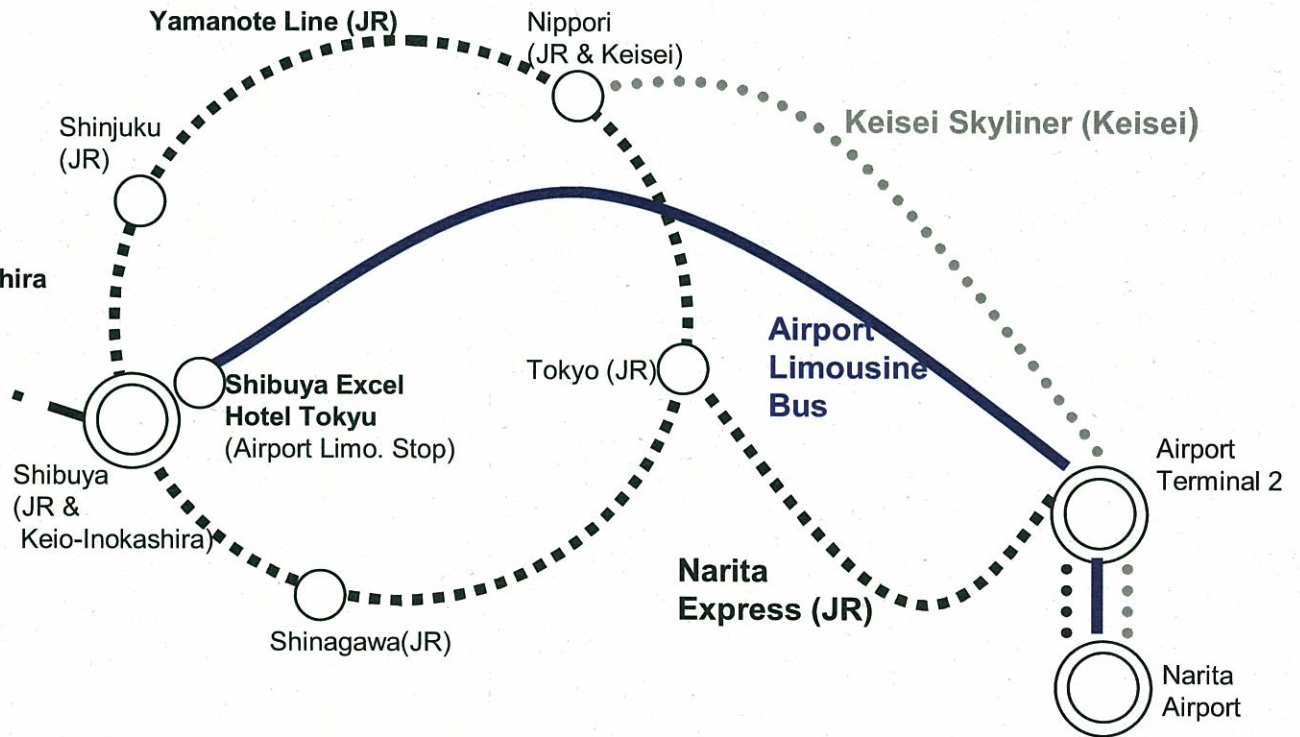

Transportation from Narita Airport to The University of Tokyo (TODAI KOMABA CAMPUS)

TRANSPORTATION MAP

Map around TODAI KOMABA CAMPUS
(page 3)

 = nearest subway station to TODAI KOMABA CAMPUS

Keisei Skyliner Train Keisei Limited Express		JR Narita Express (N'EX train) (Other than the route examples mentioned below, N'EX train service bounds for Shibuya is available in the evening.)			Airport Limousine Bus (Narita Airport Service Route bound for Hotels in Shibuya Area)	
65min. ¥ 2,940 for Ordinary Car		75 min. ¥ 3,110 for Ordinary Car	85 min. ¥ 3,110 for Ordinary Car	90 min.-100min. ¥ 3,000 *Above time may vary depending on traffic conditions.		
Keisei Skyliner Train 59 min. ¥ 1,920 Keisei Limited Express 77 min. ¥ 1,000						
Nippori Station (Keisei Line & JR)		Tokyo Station (JR)	Shinagawa Station (JR)	Shinjuku Station (JR)	Bus Stop at Shibuya Excel Hotel Tokyu	
JR Yamanote Line 36 min. ¥190		JR Yamanote Line 22 min. ¥190	JR Yamanote Line 11 min. ¥160	JR Yamanote Line 7 min. ¥150	1 min. on foot	Taxi Approx. 5-10 min. Approx. ¥1,000
Shibuya Station (JR & Keio-Inokashira Line)						
Keio-Inokashira Line 3 min. ¥120						
Komaba-Todaimae Station (Keio-Inokashira Line)						
1 min. on foot						
TODAI KOMABA CAMPUS						
Note: "Total time" does not include the time for transfer.						
Total time 100min.-120 min. Total fare ¥ 1,310 - ¥2,230		Total time 95min. Total fare ¥ 3,250	Total time 90min. Total fare ¥ 3,390	Total time 100min. Total fare ¥ 3,380	Total time 105min. Total fare ¥3,120	Total time Approx. 100-100min. Total fare Approx. ¥ 4,000