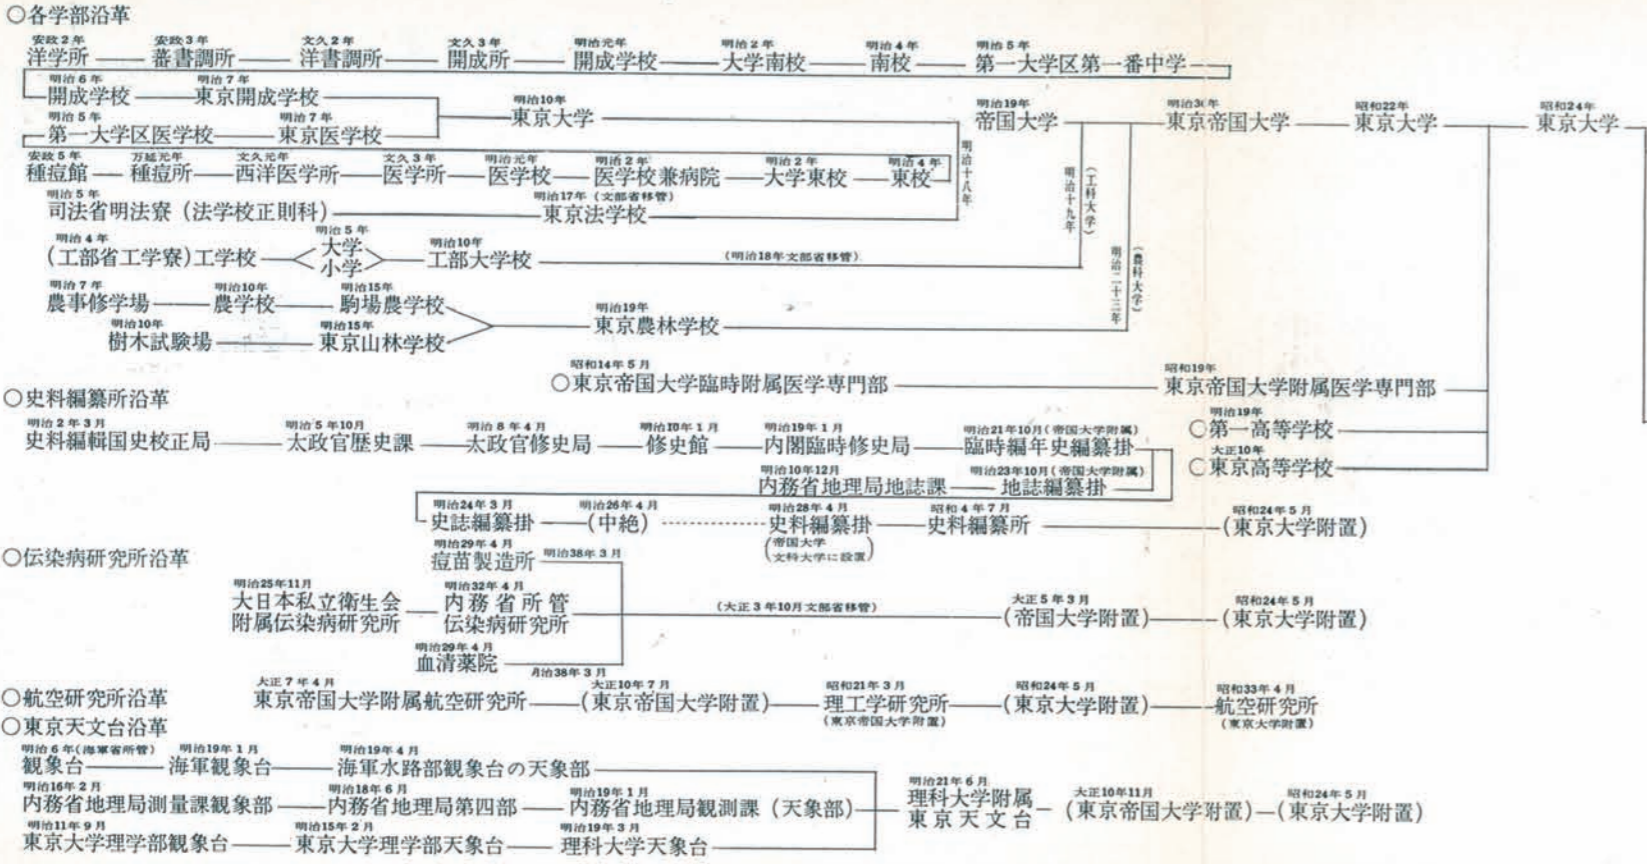

歴代総長名

Table listing the names of university presidents from Meiji 19 to 1937, including names like 外山正一, 渡辺洪基, 加藤弘之, etc.

沿革表

- List of research institutes and their founding dates, including 地震研究所, 東洋文化研究所, 社会科学研究所, etc.

職員数

(昭和37年5月1日現在)

Large table showing the number of staff members across various departments and research institutes as of May 1, 1937.

各部局長氏名

Table listing the names of department heads across various faculties and departments, such as 石井照久, 吉識雅夫, etc.

学科名および講座数

(昭和37年5月1日現在)

Table listing the names of departments and the number of lecture seats, categorized by faculty.

学生生徒数

(昭和37年5月1日現在)

Table showing the number of students and students in various departments and research institutes.

卒業生・大学院修了者・学位授与者数

(昭和37年5月1日現在)

Table showing the number of graduates, university graduates, and degree recipients across various departments.