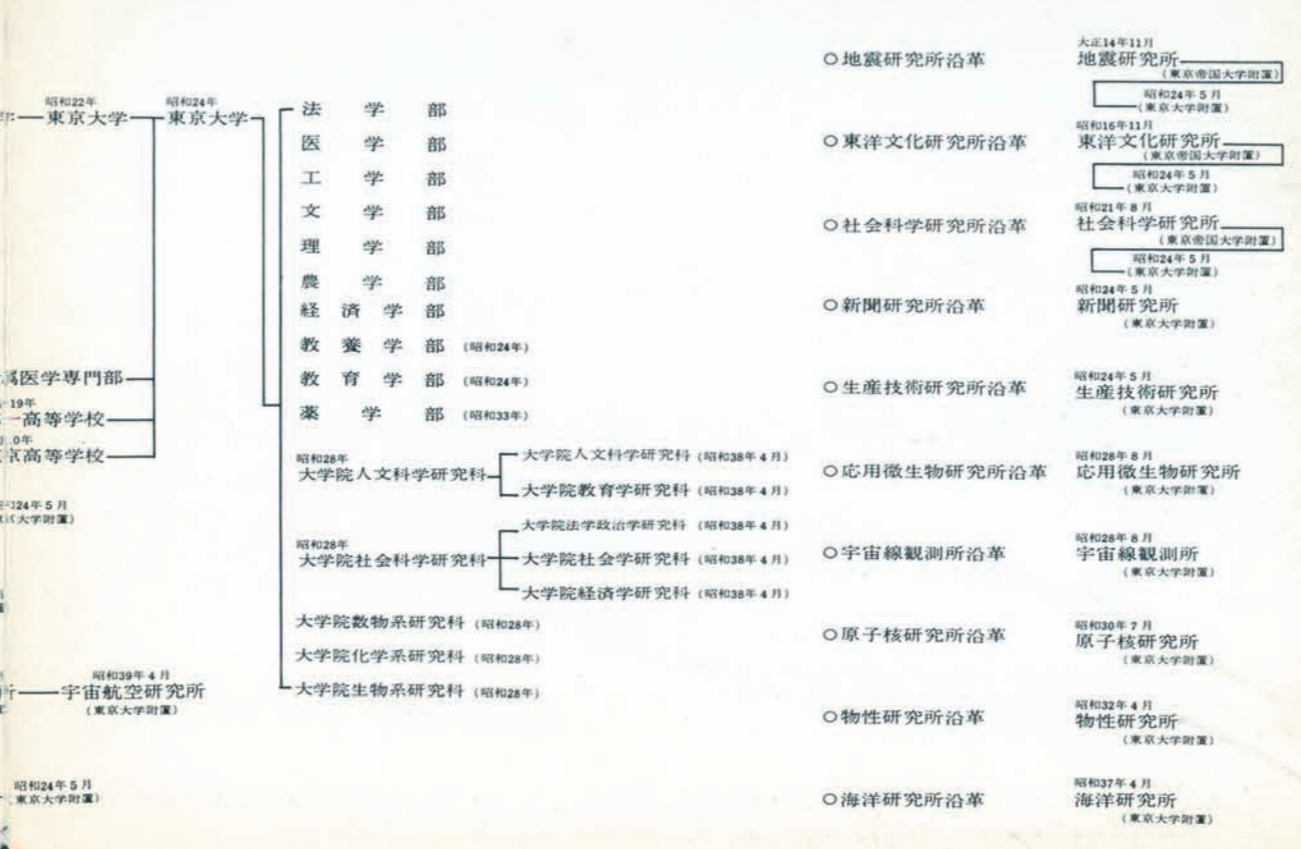

沿革表

職員数 (昭和39年5月1日現在)

Table of staff counts by department and position. Columns include Department (e.g., Law, Medicine, Engineering), Position (e.g., Professor, Assistant Professor), and Count. Total staff count is 8,048.

Table of student and student numbers. Columns include Department, Student Type (Undergraduate, Graduate), and Count. Total student count is 14,743.

備考 外国人は、括弧をもって内数で示した。

歴代総長名

Table of past presidents of the university, listing names and dates from Meiji to Showa periods.