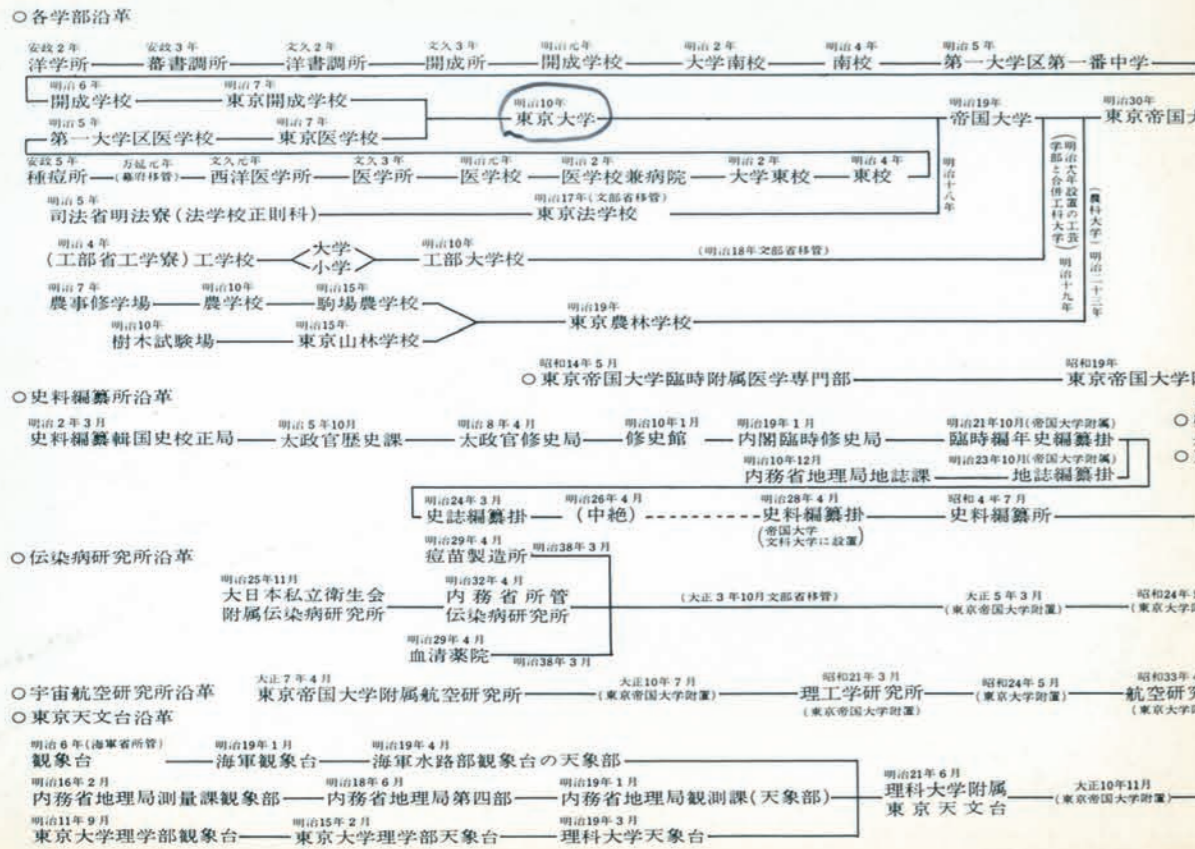

沿革表

職員数 (昭和39年5月1日現在)

Table of staff counts by department and position. Columns include Department (e.g., Law, Medicine, Engineering), Position (e.g., Professor, Assistant Professor), and Count. Total staff count is 8,048.

備考 ×印は学外からの併任者数

学科名および講座数 (昭和39年5月1日現在)

Table of departments and lecture counts. Columns include Department (e.g., Law, Medicine, Engineering) and Lecture Count. Total lecture count is 458.

学生生徒数 (昭和39年5月1日現在)

Table of student and student numbers. Columns include Department, Student Type (Undergraduate, Graduate), and Count. Total student count is 14,743.

備考 外国人は、括弧をもって内数で示した。

歴代総長名

Table of past presidents of the university, listing names and dates from Meiji to Showa periods.

各部局長氏名

Table of department heads, listing names and dates for various departments like Law, Medicine, and Engineering.

卒業生・大学院修了者・学位授与者数 (昭和39年5月1日現在)

Table of graduates, university completions, and degree recipients. Columns include Department, Degree Type, and Count. Total graduates are 122,137.