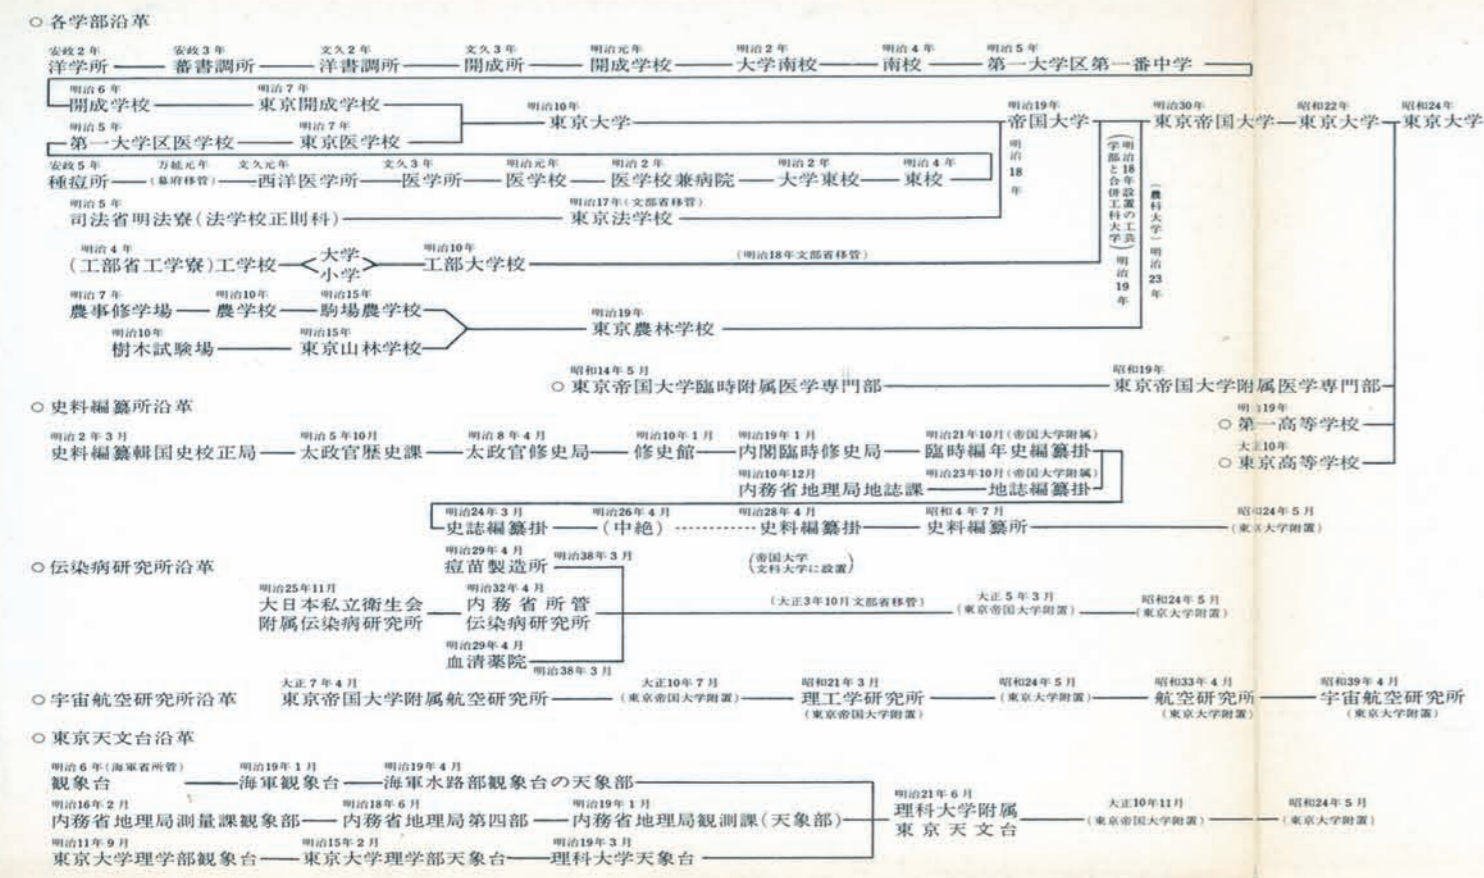

治 革

Table of university names and their respective presidents, organized by era (Meiji, Taisho, Showa).

職 員 数

Large table showing the number of staff members across various departments and research institutes, with a total count at the bottom.

備考 ×印は学外からの併任者数

各 部 局 長 氏 名

Table listing the names of department and bureau heads across various university departments.

学 科 名 お よ び 講 座 数

Table showing the names of departments and the number of lectures offered in each.