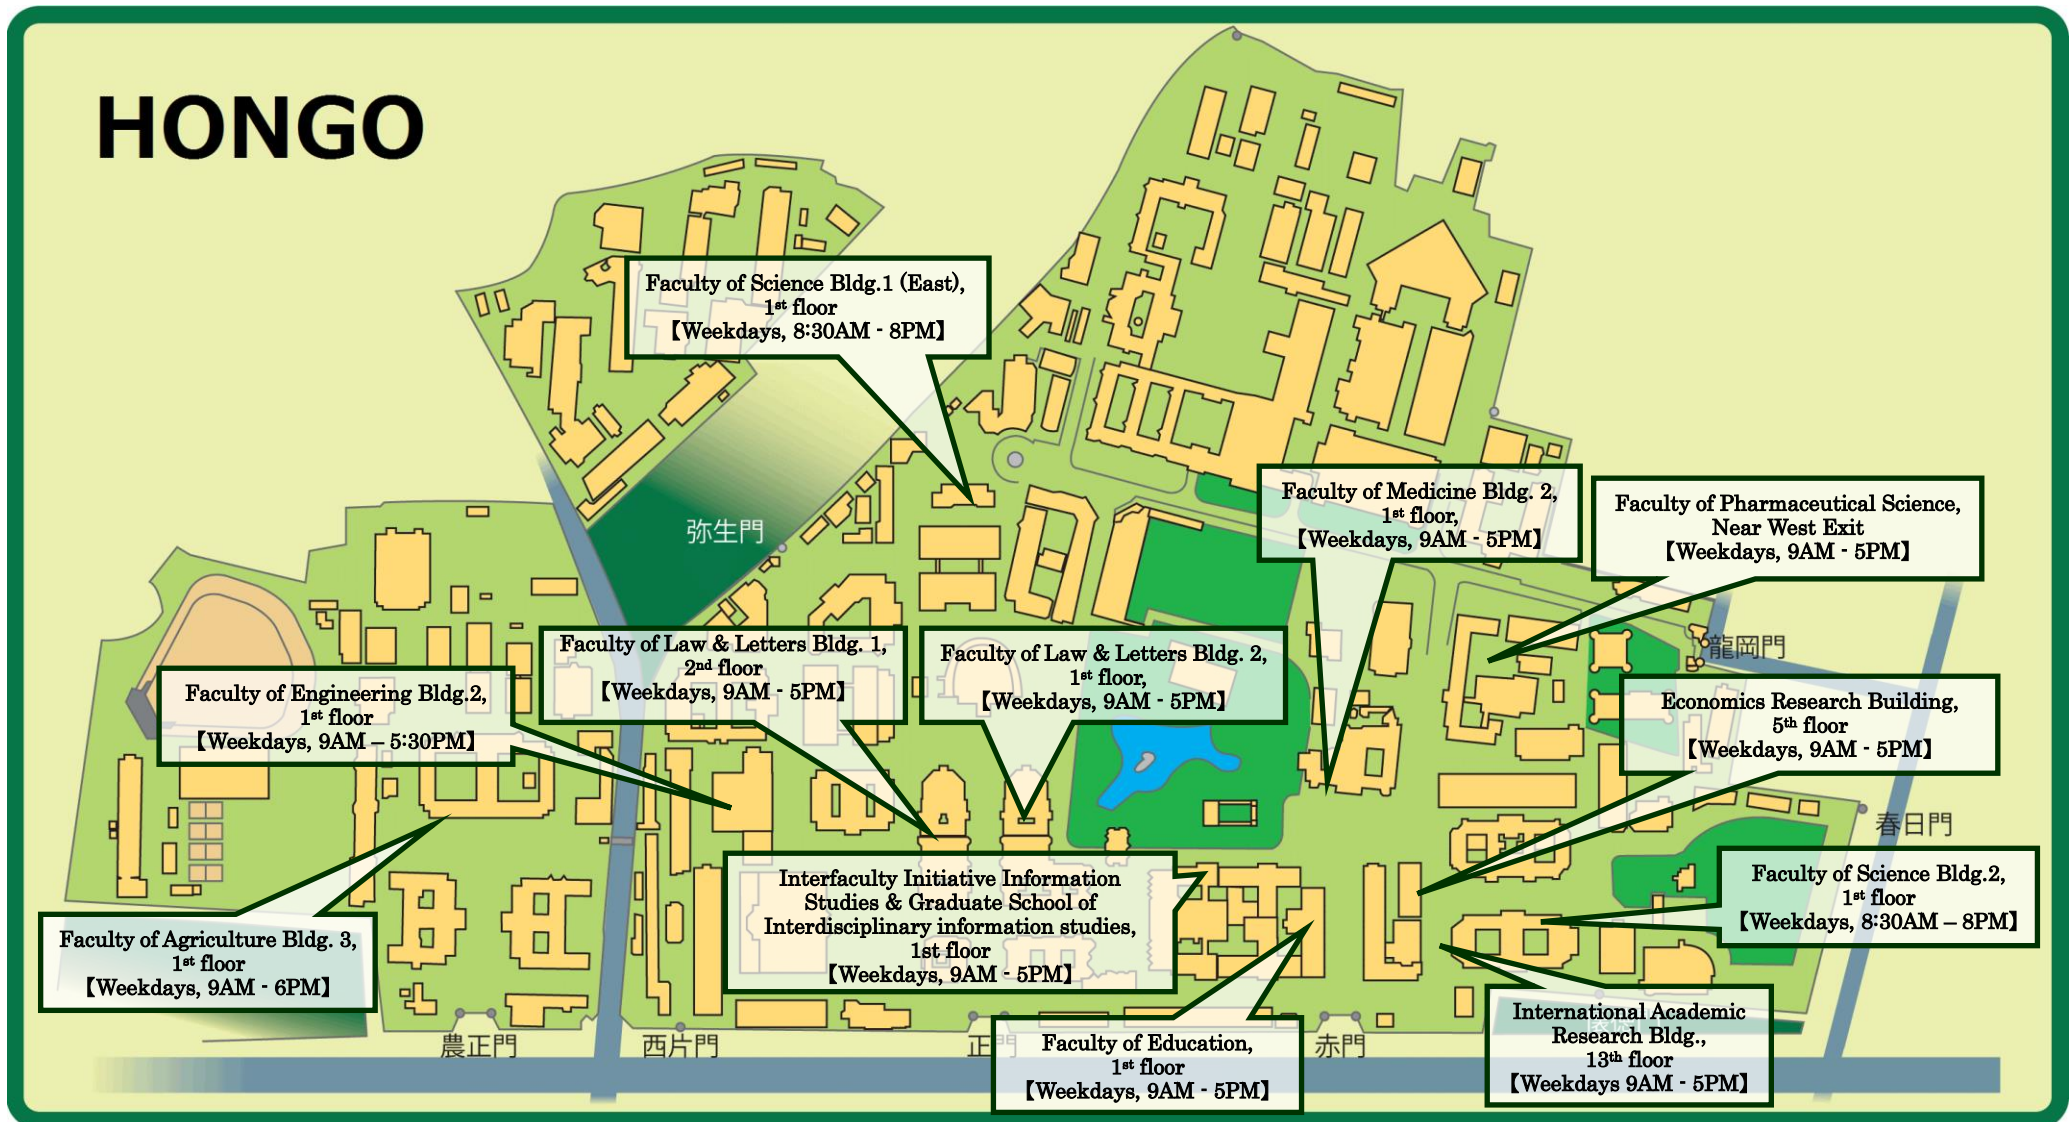

Locations of automatic certificate issuing machines

Last Update: Apr 10, 2018

※ Students can use any of the above. The machines are available during the time written in 【 】(Subject to change).

※ UTokyo Account will be required when you use the machine.

※ If you forget your password or the other information, please ask person in charge of Education affairs at the faculty you affiliate to.

Locations of automatic certificate issuing machines

Last Update: Jun 24, 2017