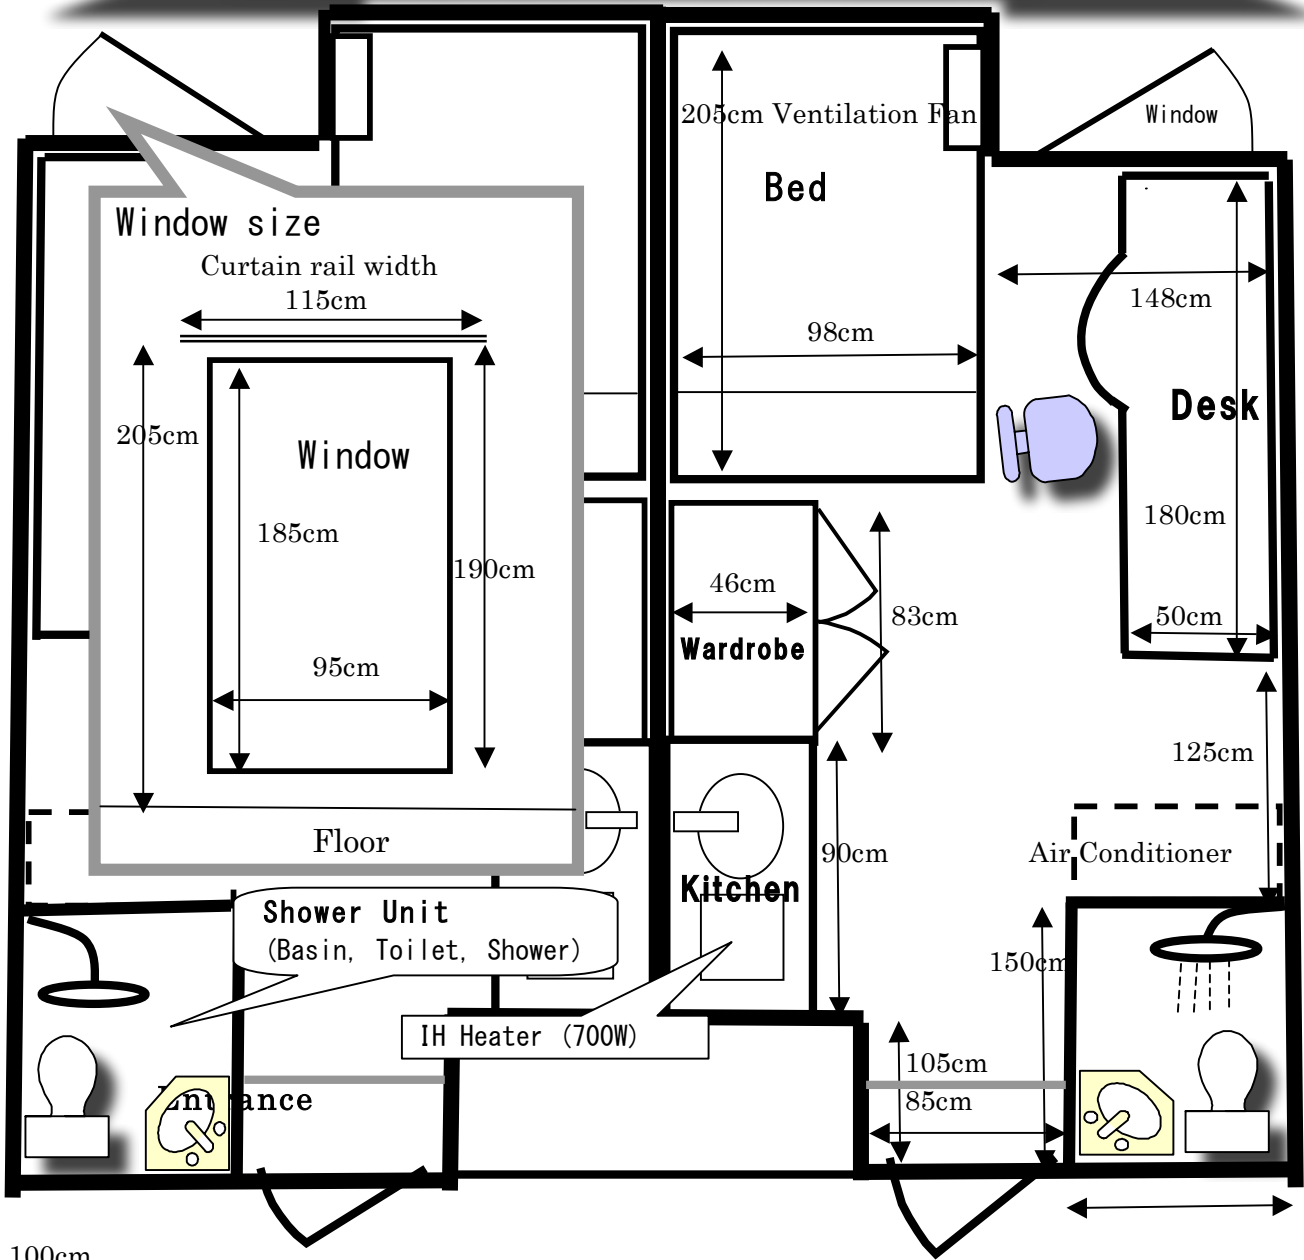

Room Plan: Mitaka International Hall of Residence

*All measurements are approximate and may vary slightly from room to room.

*All rooms have 20A circuit breakers.