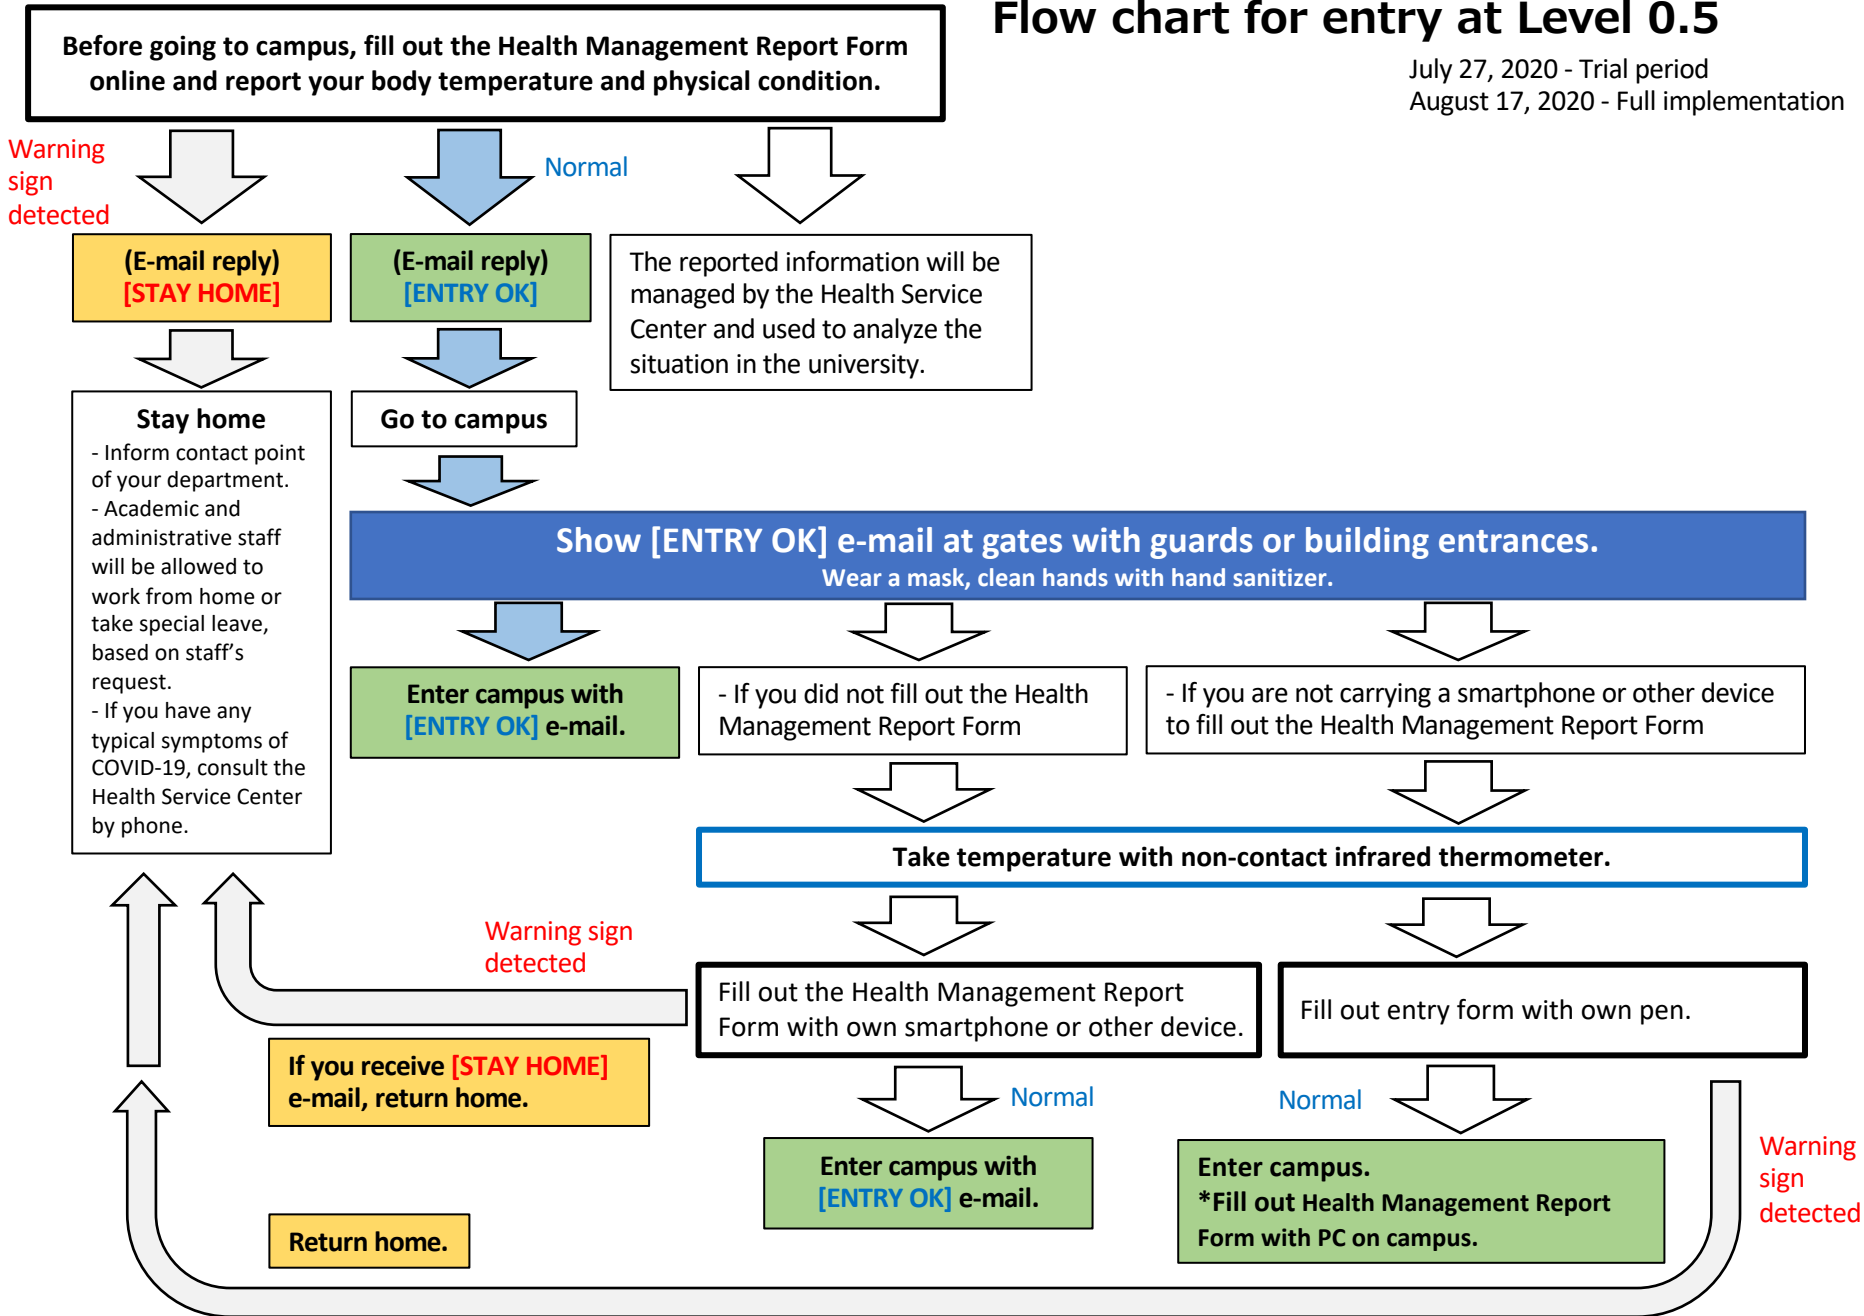

Flow chart for entry at Level 0.5

July 27, 2020 - Trial period
August 17, 2020 - Full implementation

Flow chart for entry at Level 0.5

July 27, 2020 - Trial period
August 17, 2020 - Full implementation

【Visitors (except ① and ② at right)】

【①: University members without UTokyo Account
②: Vendors with entry permit】