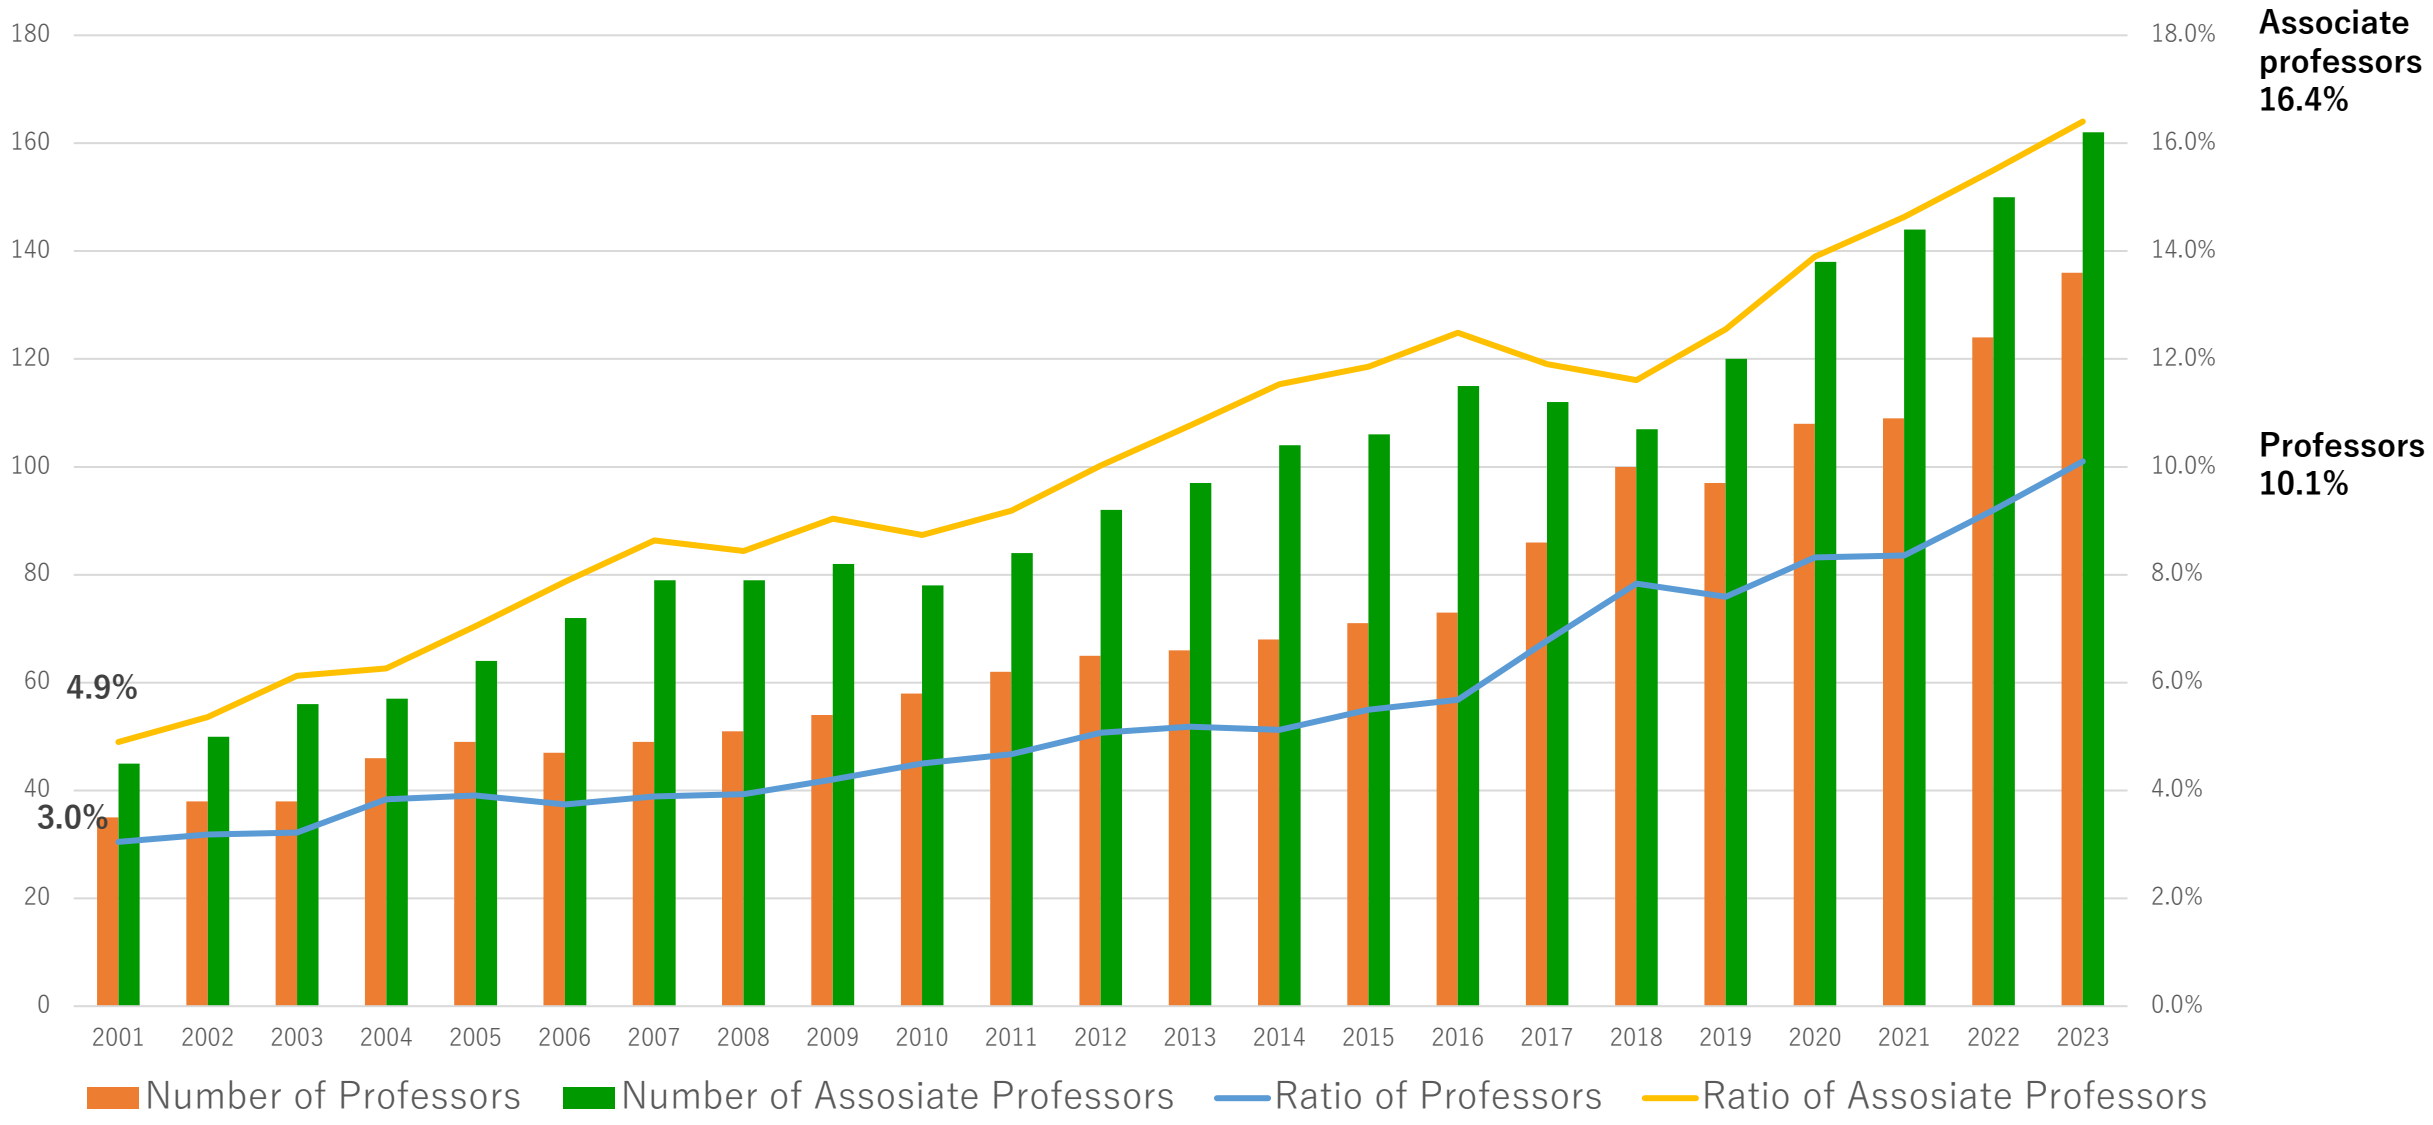

女性教員数と比率（教授・准教授）

Number and ratio of Female professors and associate professors

FY2023

学部学生数と女性比率

Number of Male/Female undergraduate students and ratio of Female students

修士課程大学院学生数と女性比率