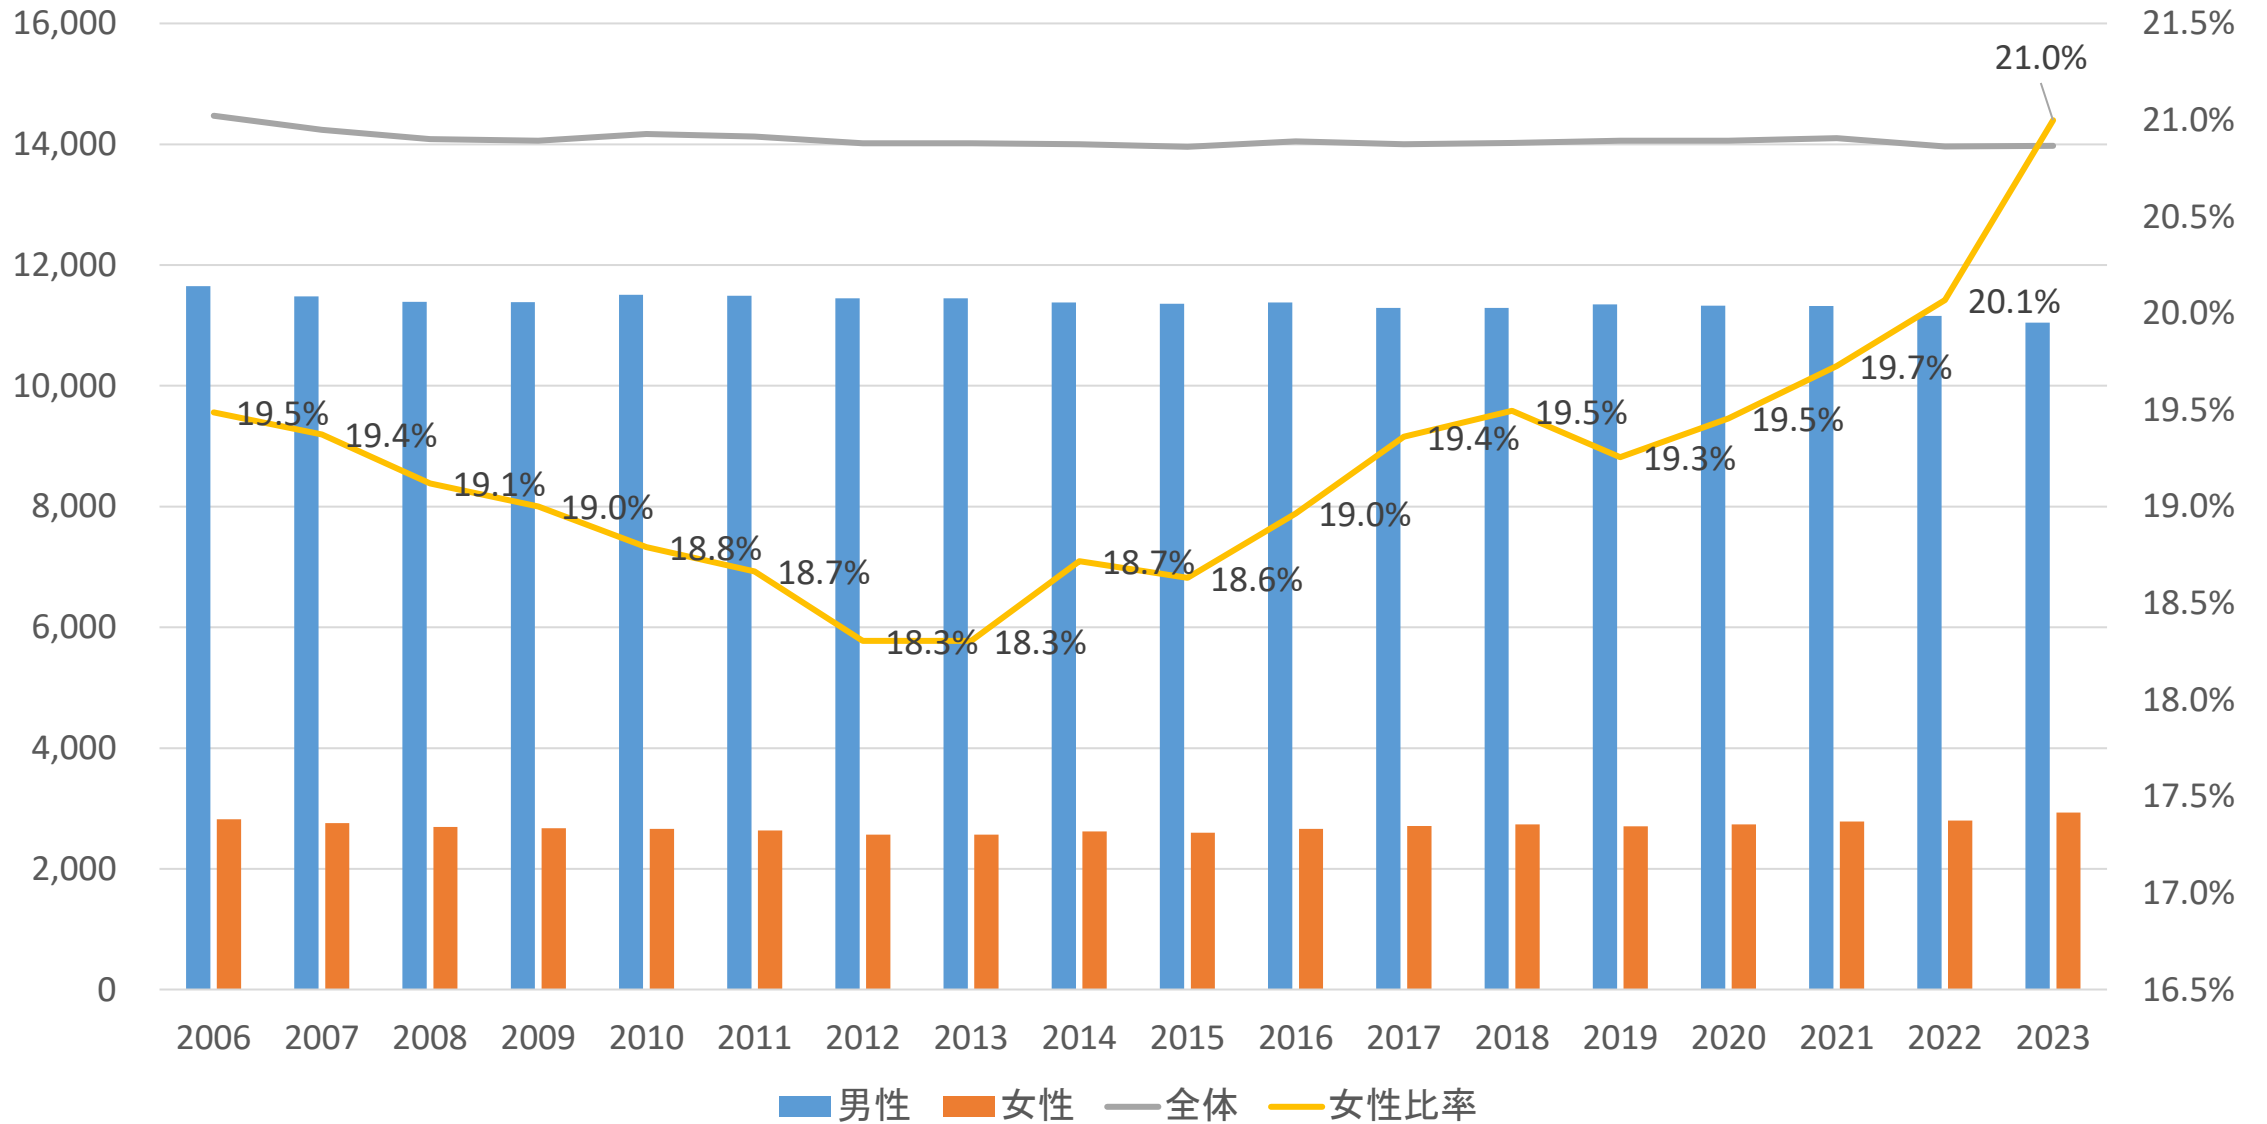

女性教員数と比率（教授・准教授）

Number and ratio of Female professors and associate professors

FY2023

学部学生数と女性比率

Number of Male/Female undergraduate students and ratio of Female students

修士課程大学院学生数と女性比率