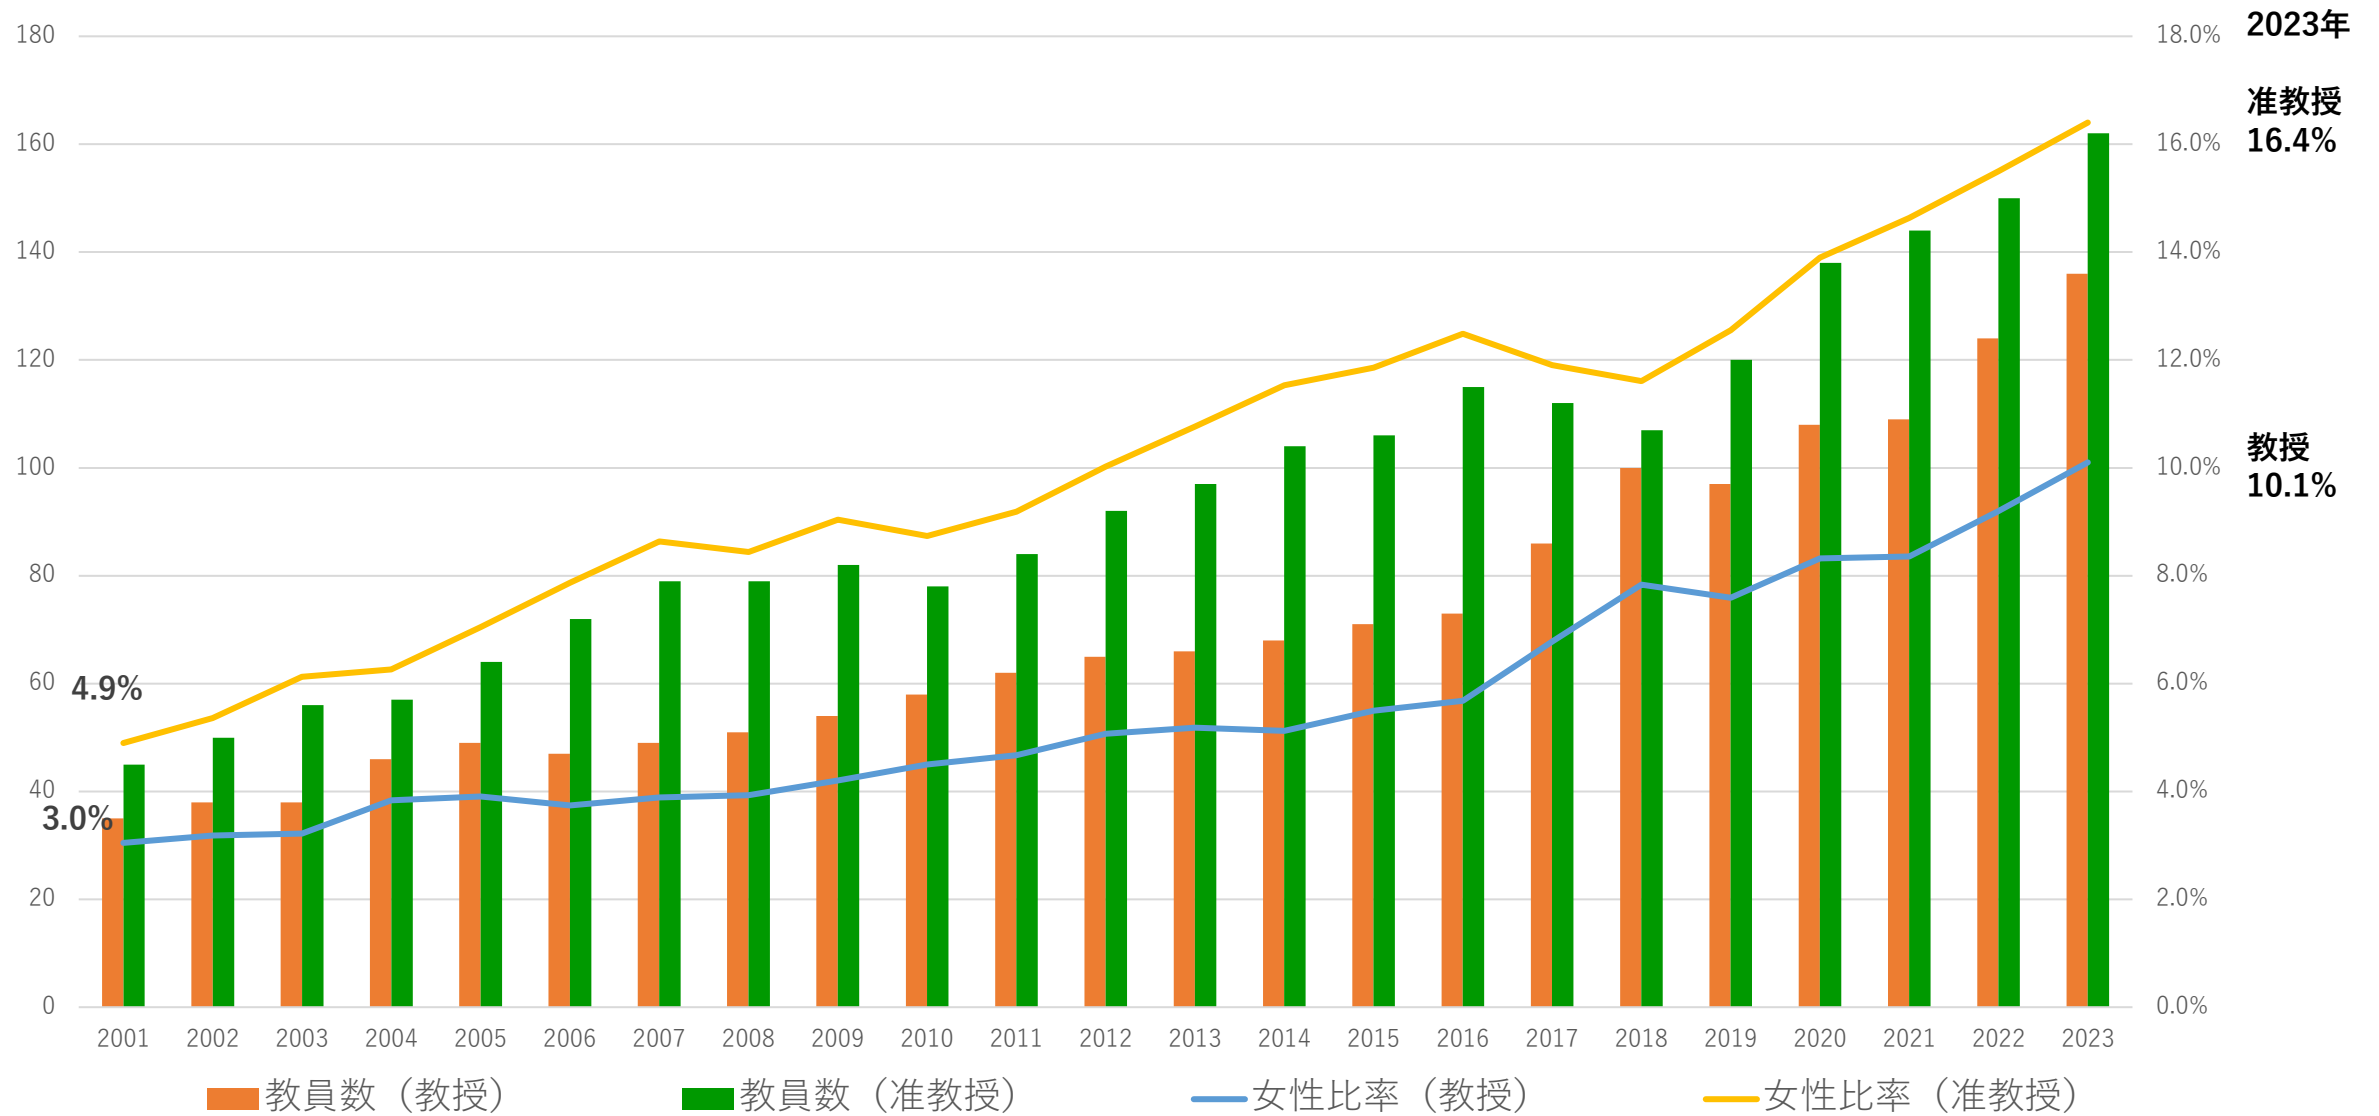

女性教員数と比率（教授・准教授）

Number and ratio of Female professors and associate professors

FY2023

学部学生数と女性比率

Number of Male/Female undergraduate students and ratio of Female students

修士課程大学院学生数と女性比率