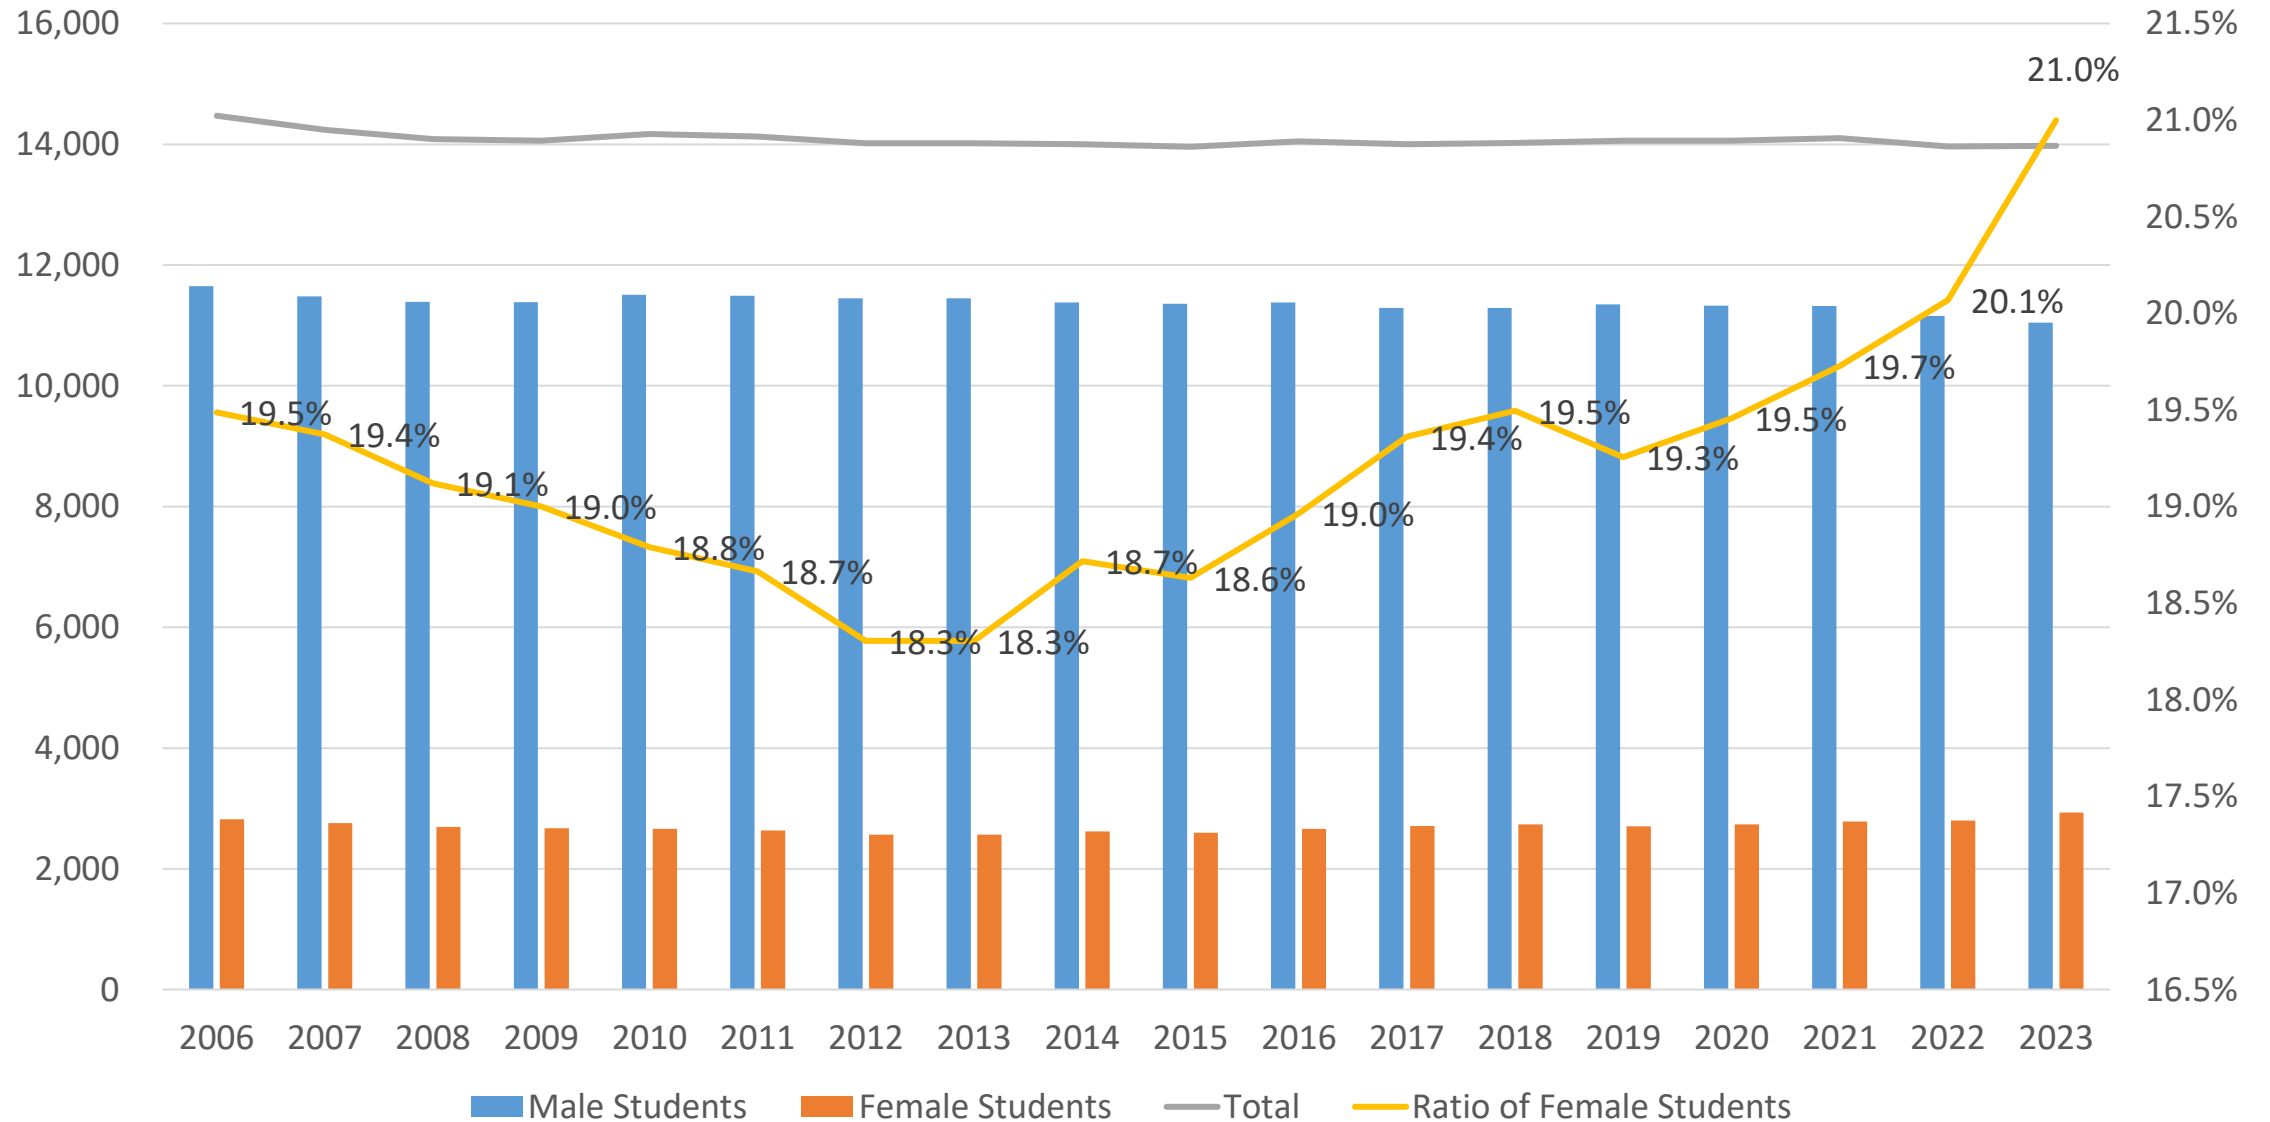

女性教員数と比率（教授・准教授）

Number and ratio of Female professors and associate professors

FY2023

学部学生数と女性比率

Number of Male/Female undergraduate students and ratio of Female students

修士課程大学院学生数と女性比率