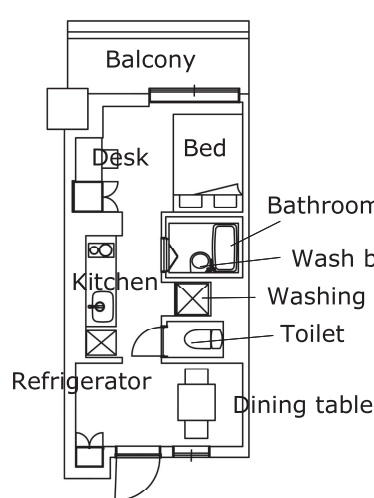

Independent type (151 private rooms)

Type H · J (70 couple rooms) 28m²

*Single use available