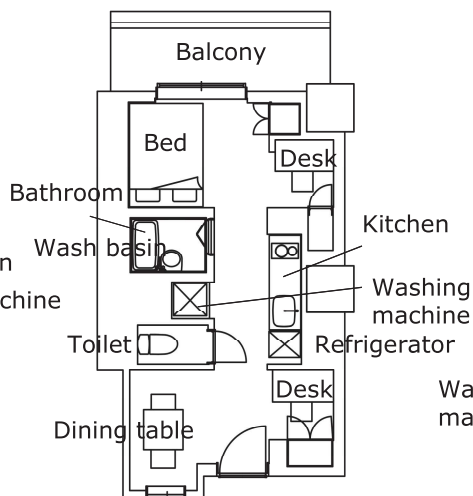

Type K (2 couple rooms) 34m²

*Single use available